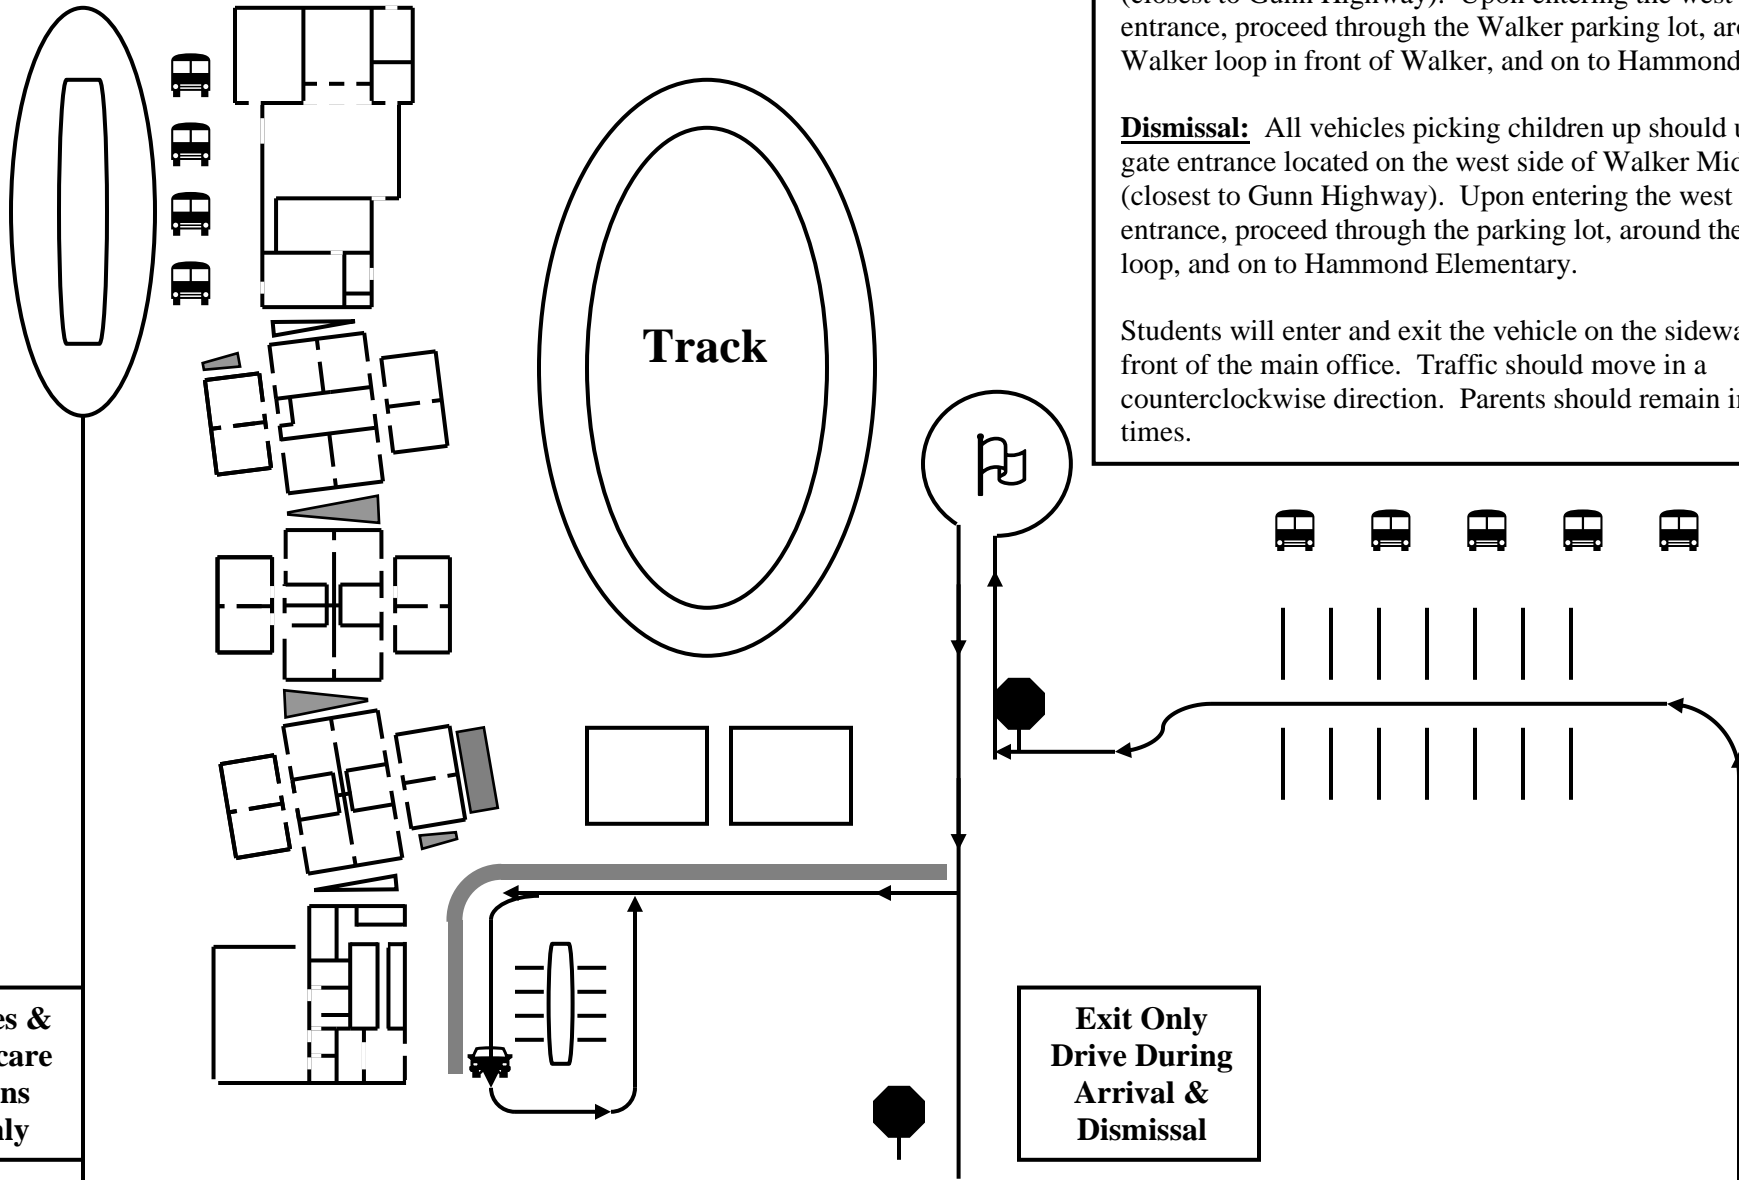

# James A. Hammond Elementary School – Car Loop Arrival & Dismissal Map

**Arrival:** All vehicles dropping off children should use the west gate entrance located on the west side of Walker Middle School (closest to Gunn Highway). Upon entering the west gate entrance, proceed through the Walker parking lot, around the Walker loop in front of Walker, and on to Hammond Elementary.

**Dismissal:** All vehicles picking children up should use the west gate entrance located on the west side of Walker Middle School (closest to Gunn Highway). Upon entering the west gate entrance, proceed through the parking lot, around the Walker loop, and on to Hammond Elementary.

Students will enter and exit the vehicle on the sidewalk side in front of the main office. Traffic should move in a counterclockwise direction. Parents should remain in the car at all times.

Buses & Daycare Vans Only

Exit Only Drive During Arrival & Dismissal

West Gate Entrance at Walker Middle School

---